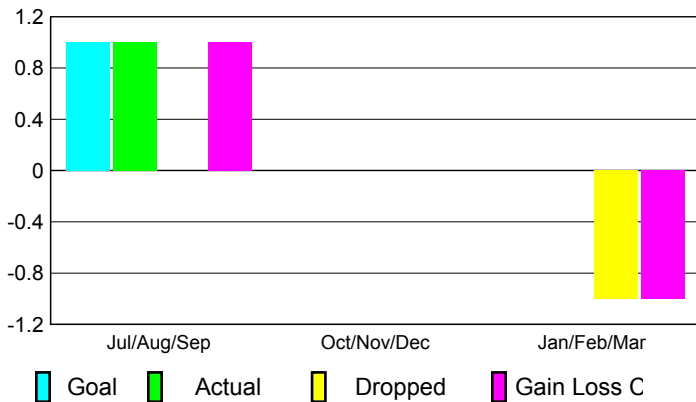

Club Results 2009-2010

Goal, New, Dropped, Gain/Loss

Comparison of Club Gain/Loss

Current Year Compared to the Previous Year

YTD Status Quo Clubs 2009-2010

Status Quo Clubs Compared to Status Quo Members

MEMBERSHIP