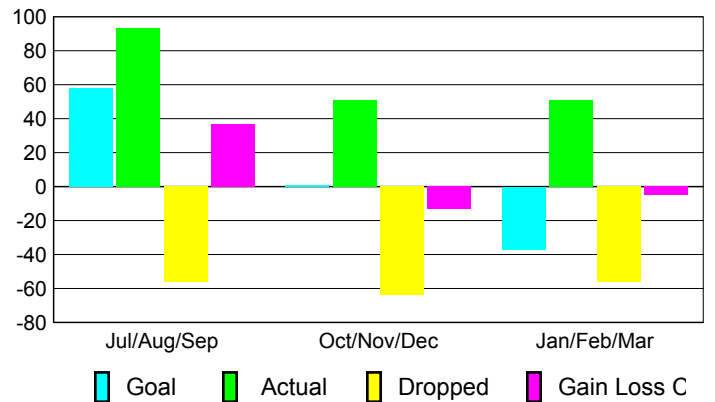

Membership Results 2009-2010

Goal, New, Dropped, Gain/Loss