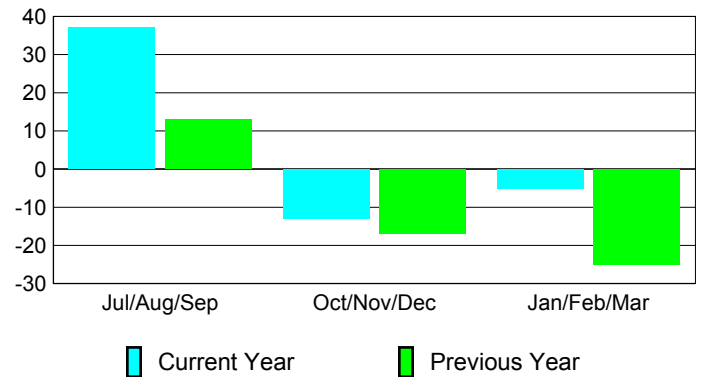

Comparison of Membership Gain/Loss

Current Year Compared to the Previous Year